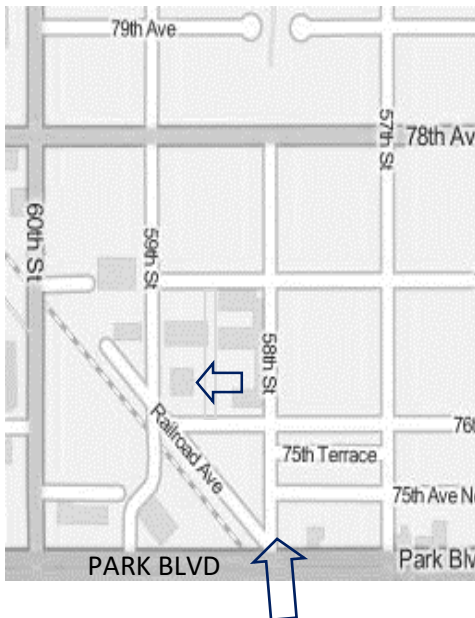

For more information call:

- Donna Huard 727-460-7515
- Jan Friend 727-798-3839